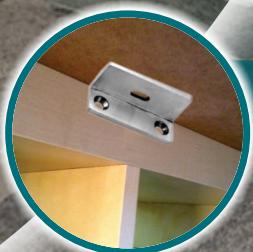

**Storefront &
Glass Partitions**

Sliding Door Hardware

Sealant & Adhesive

Door Accessories

GLASS STOREFRONT & OFFICE PARTITIONS

Bottom Door Closer-Hydraulic Patch

ICFH135BLFS KIT

Matte Black Heavy Duty Hydraulic Door Closer Patch (Out Door) Full Set