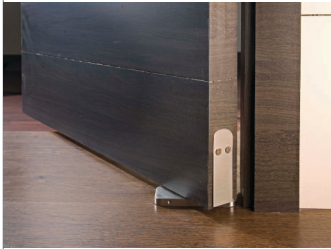

ICFH135BSS

Bottom Hydraulic Door Closer Patch (Heavy duty)