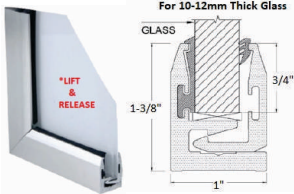

Mechanical Wedge Channel For Glass

⇒ **IGLPR33SA Satin Anodized**
Mechanical Wedge Channel 10ft
For Glass 10-12mm